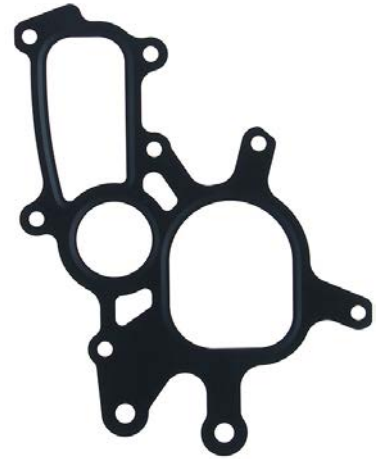

**1987 - 1989**

**Kia Pregio, K2700  
TU, PU, CT**

Exhaust Flange

**J2**  
EPG215

**2002 - 2008**

\*Diesel Kits include Graded Cylinder Head Gasket, Full or Valve Regrind Gasket Set & Cylinder Head Bolt Set

Ford Ranger PX  
P4AT  
Timing Cover Set: TCS62  
includes

Front Cover Gasket

Front Crank Seal  
& Fitting Sleeve

**NOW AVAILABLE**

<b>Mazda E1800 SK</b> Full Set Valve Regrind Set Head Set Manifold Inlet	<b>F8</b> F5790KC V5790KC V5790KCHS MG3011	<b>2002 - 2006</b>
<b>Mazda 3, 6 BK, GG, GY</b> Rocker Cover	<b>RF</b> RC3529	<b>2006 - 2009</b>
<b>Mazda MX6, 626 GD10</b> Head Set	<b>F2</b> V2292KCHS	<b>1987 - 1991</b>
<b>Mazda T2600, B2600 WE, UF</b> Head Bolt Set	<b>4G54</b> HBS367	<b>1984 - 1989</b>
<b>Mitsubishi Canter, L200, Magna, Pajero, Scorpion, Sigma, Triton</b> Head Bolt Set	<b>4G51/2/3/4</b> HBS367	<b>1975 - 1997</b>
<b>Nissan 1600, 180B, 200B, 720, Bluebird, Stanza</b> Head Bolt Set	<b>L16/8, L20</b> HBS374	<b>1968 - 1985</b>
<b>Nissan 240, 260, 280, Patrol, Skyline</b> Head Bolt Set	<b>L24/6/8</b> HBS372	<b>1969 - 1987</b>
<b>Skoda Fabia, Rapid Space, Roomster, Yeti</b> Valve Regrind Set Conversion Set Head Gasket Rocker Cover Manifold Exhaust Crankshaft Seal Rear	<b>CBZB</b> V5770SS C5770K S5770SS RC3523 MG4139 OSA0026	<b>2010 - 2015</b>

Mazda 3, 6  
RF  
Rocker Cover: RC3529

Nissan 1600  
L16/8, L20  
Head Bolt Set: HBS374  
includes

**NOW AVAILABLE**

<p><b>Toyota Granvia, Hiace, Hilux, Landcruiser, Regius</b> Water Pump</p>	<p><b>1KZ, 1KD, 2KD</b>  WP200</p>	<p><b>1993 on</b></p>
<p><b>Volkswagen Caddy, Golf, Polo</b> Valve Re grind Set Conversion Set Head Gasket Rocker Cover Manifold Exhaust Crankshaft Seal Rear</p>	<p><b>CBZA, CBZB</b>  V5770SS C5770K S5770SS RC3523 MG4139 OSA0026</p>	<p><b>2010 - 2013</b></p>