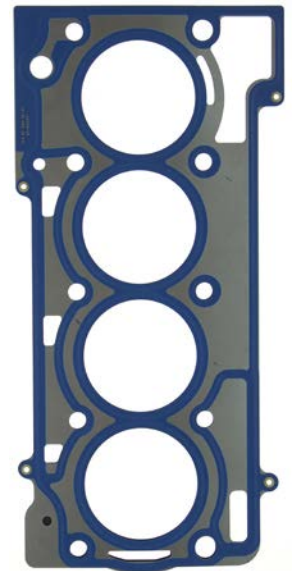

**Audi A4, A5, A6, A7, A8, Q5, Q7**

**Volkswagen Touareg 7L, 7P**

Valve Regrind Set  
Conversion Set  
Conversion Set  
Graded Head Gasket Left  
Graded Head Gasket Right  
Graded Head Gasket Left  
Graded Head Gasket Right  
Graded Head Gasket Left  
Graded Head Gasket Right  
Rocker Cover Set Left  
Rocker Cover Set Right  
Manifold Exhaust  
Throttle Body  
Turbocharger Kit  
Crankshaft Seal Front  
Crankshaft Seal Rear  
Head Bolt Set

2012 - 2018

2011 - 2019

05/2013 on  
To 05/2013  
1.58mm  
1.58mm  
1.63mm  
1.63mm  
1.68mm  
1.68mm

2 required

**Daihatsu Delta V138**

Water Pump

**1KD-FTV**

WP200

2004 - 2006

**Ford Courier**

Head Bolt Set

**4G54**

HBS367

1987 - 1990

**Ford Ecovan JH**

Full Set  
Valve Regrind Set  
Head Set  
Manifold Inlet

**F8**

F5790KC  
V5790KC  
V5790KCHS  
MG3011

2003 - 2006

Audi A1 8X  
CBZA  
Head Gasket: S5770SS

Ford Courier  
4G54  
Head Bolt Set: HBS367  
10 x 119mm

**NOW AVAILABLE**

**Ford Ranger PX  
Mazda BT50**

Diesel Kit - Full Set\*  
Diesel Kit - Full Set\*  
Diesel Kit - VRS\*  
Diesel Kit - VRS\*  
Timing Cover Set  
Oil Cooler Kit